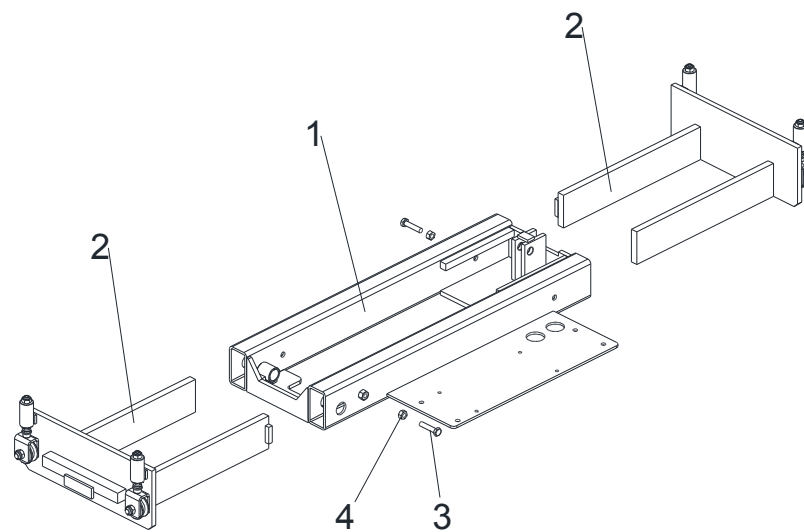

TAV.0	JACKING BEAM	ED. 08/19
-------	--------------	-----------

ITEM	PART NO.	DESCRIPTION	QTY	REMARK
1	Z07B100000	Base	1	
2	Z07B210100	Outer scissor	1	
3	Z07B310100	Inner scissor	1	
4	Z07B400000	Platform	1	
5	Z07B510100	Safety lock	1	
6	Z07B000007	Safety pin	1	
7	Z07A000001	Lower wheel	4	
8	Z07A000003	Lower shaft	2	
9	Z07B000004	Upper shaft	1	
10	Z07B000005	Upper wheel shaft	1	
11	Z07A000006	Middle shaft	1	
12	Z07A000007	Spacer	2	
13	0301052	Air-hydraulic pedal pump 800CC	1	
14	XSZ-7-5-1	Adaptor extension H.50	2	
15	XSZ-7-5-2	Adaptor extension H.75	2	
16	XSZ-7-5-3	Adaptor extension H.150	2	
17	0212004	Seeger D.25 - GB/T894.1	4	
18	0201083	Screw M12X80 - GB/T5783	1	
19	0205013	Washer D.12 - GB/T97.1	1	
20	0215041	Greaser M6X1	2	
21	0206041	Screw M5X12 - GB/T818	4	
22	0212002	Seeger D.16	2	
23	0210066	Bush SF-1/2512F	2	
24	0210006	Bush SF-1/2512	2	
25	0206069	Screw M10X20 - GB/T70.2	2	
26	0209014	Screw M5X8 - GB/T80	1	
27	Z07AY63000	Jack hydraulic cylinder unit	1	

TAV.0	JACKING BEAM	ED. 08/19
-------	--------------	-----------

28	Z07AY63100	Cylinder liner	1
29	Z07AY63001	Piston	1
30	Z07AY63002	Piston shaft	1
31	Z07AY63003	Cover	1
32	0312012	Gasket 63X47X18.4	1
33	0311007	Scraper 38X46X5	1
34	0202122	Screw M16X30 - GB/T70.1	1
35	0309024	O-RING 30X3.55	1

TAV.1.0	BASE	ED. 08/19
---------	------	-----------

ITEM	PART NO.	DESCRIPTION	QTY	REMARK
1	Z07B110100	Base weldment	1	
2	Z07B120000	Base extension	2	
3	0201051	Screw M10X45 - GB/T5782	2	
4	0203032	Nut M10 - GB/T6170	2	
5	Z07B120100	Support	1	
6	Z07A120003	Spring	2	
7	0204005	Self-locking nut M10	2	
8	Z07B121000	Wheel support assembly	2	
9	0205011	Washer D.10 - GB/T97.1	2	