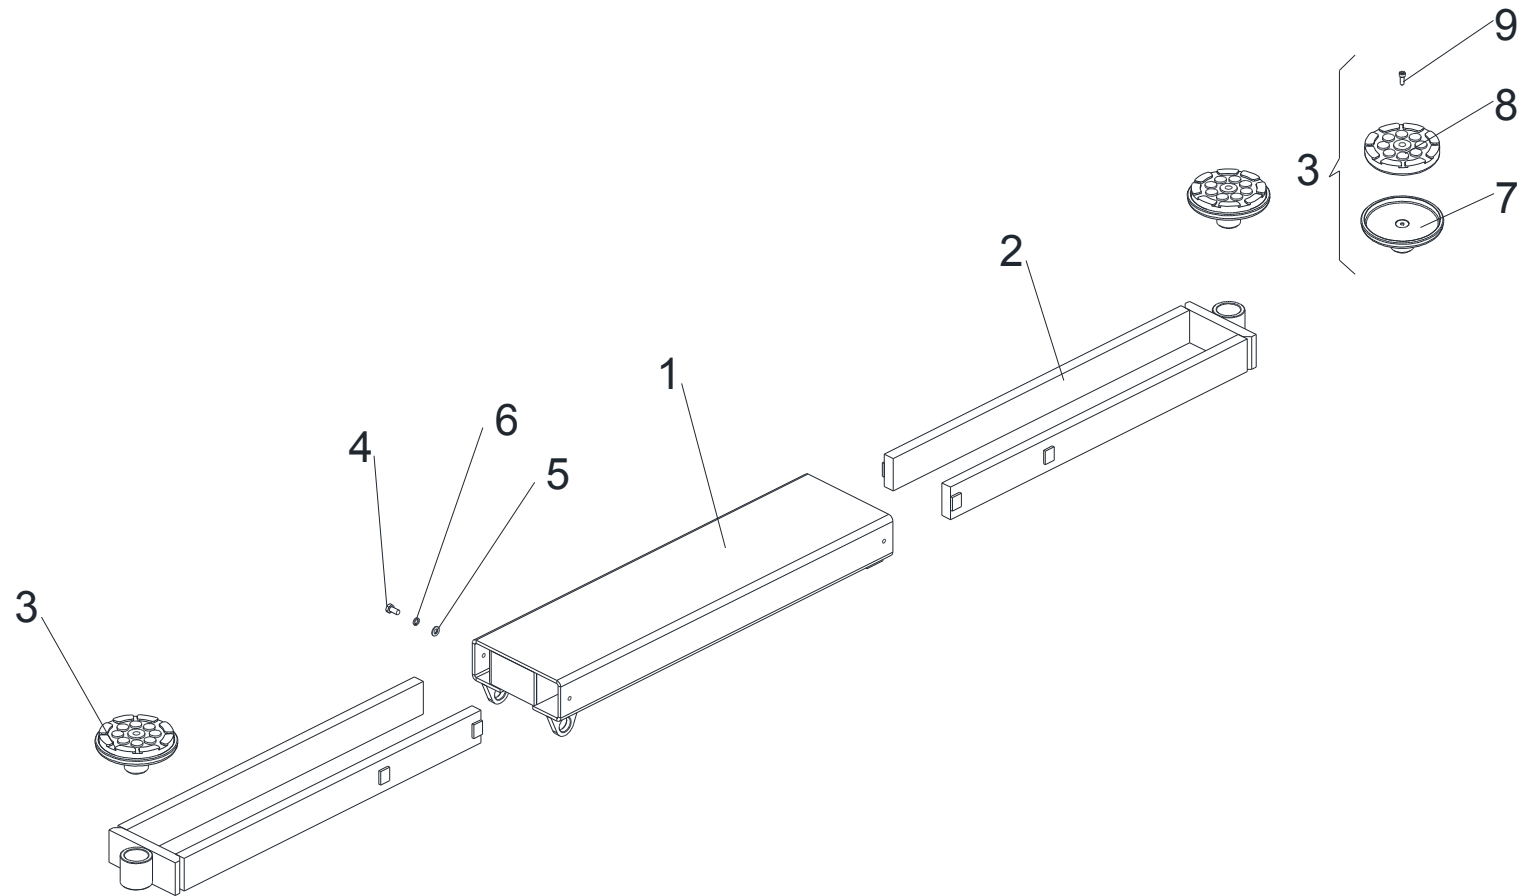

TAV.0	JACKING BEAM	ED. 08/19
-------	--------------	-----------

ITEM	PART NO.	DESCRIPTION	QTY	REMARK
1	Z07B100000	Base	1	
2	Z07B210100	Outer scissor	1	
3	Z07B310100	Inner scissor	1	
4	Z07B400000	Platform	1	
5	Z07B510100	Safety lock	1	
6	Z07B000007	Safety pin	1	
7	Z07A000001	Lower wheel	4	
8	Z07A000003	Lower shaft	2	
9	Z07B000004	Upper shaft	1	
10	Z07B000005	Upper wheel shaft	1	
11	Z07A000006	Middle shaft	1	
12	Z07A000007	Spacer	2	
13	0301052	Air-hydraulic pedal pump 800CC	1	
14	XSZ-7-5-1	Adaptor extension H.50	2	
15	XSZ-7-5-2	Adaptor extension H.75	2	
16	XSZ-7-5-3	Adaptor extension H.150	2	
17	0212004	Seeger D.25 - GB/T894.1	4	
18	0201083	Screw M12X80 - GB/T5783	1	
19	0205013	Washer D.12 - GB/T97.1	1	
20	0215041	Greaser M6X1	2	
21	0206041	Screw M5X12 - GB/T818	4	
22	0212002	Seeger D.16	2	
23	0210066	Bush SF-1/2512F	2	
24	0210006	Bush SF-1/2512	2	
25	0206069	Screw M10X20 - GB/T70.2	2	
26	0209014	Screw M5X8 - GB/T80	1	
27	Z07AY63000	Jack hydraulic cylinder unit	1	

TAV.0	JACKING BEAM	ED. 08/19
-------	--------------	-----------

28	Z07AY63100	Cylinder liner	1
29	Z07AY63001	Piston	1
30	Z07AY63002	Piston shaft	1
31	Z07AY63003	Cover	1
32	0312012	Gasket 63X47X18.4	1
33	0311007	Scraper 38X46X5	1
34	0202122	Screw M16X30 - GB/T70.1	1
35	0309024	O-RING 30X3.55	1

TAV.1.0	BASE	ED. 08/19
---------	------	-----------

ITEM	PART NO.	DESCRIPTION	QTY	REMARK
1	Z07B110100	Base weldment	1	
2	Z07B120000	Base extension	2	
3	0201051	Screw M10X45 - GB/T5782	2	
4	0203032	Nut M10 - GB/T6170	2	
5	Z07B120100	Support	1	
6	Z07A120003	Spring	2	
7	0204005	Self-locking nut M10	2	
8	Z07B121000	Wheel support assembly	2	
9	0205011	Washer D.10 - GB/T97.1	2	