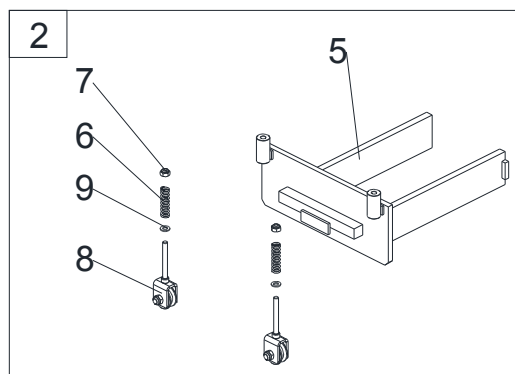

TAV.0	JACKING BEAM	ED. 08/19
-------	--------------	-----------

ITEM	PART NO.	DESCRIPTION	QTY	REMARK
1	Z07B100000	Base	1	
2	Z07B210100	Outer scissor	1	
3	Z07B310100	Inner scissor	1	
4	Z07B400000	Platform	1	
5	Z07B510100	Safety lock	1	
6	Z07B000007	Safety pin	1	
7	Z07A000001	Lower wheel	4	
8	Z07A000003	Lower shaft	2	
9	Z07B000004	Upper shaft	1	
10	Z07B000005	Upper wheel shaft	1	
11	Z07A000006	Middle shaft	1	
12	Z07A000007	Spacer	2	
13	0301052	Air-hydraulic pedal pump 800CC	1	
14	XSZ-7-5-1	Adaptor extension H.50	2	
15	XSZ-7-5-2	Adaptor extension H.75	2	
16	XSZ-7-5-3	Adaptor extension H.150	2	
17	0212004	Seeger D.25 - GB/T894.1	4	
18	0201083	Screw M12X80 - GB/T5783	1	
19	0205013	Washer D.12 - GB/T97.1	1	
20	0215041	Greaser M6X1	2	
21	0206041	Screw M5X12 - GB/T818	4	
22	0212002	Seeger D.16	2	
23	0210066	Bush SF-1/2512F	2	
24	0210006	Bush SF-1/2512	2	
25	0206069	Screw M10X20 - GB/T70.2	2	
26	0209014	Screw M5X8 - GB/T80	1	
27	Z07AY63000	Jack hydraulic cylinder unit	1	

TAV.0	JACKING BEAM	ED. 08/19
-------	--------------	-----------

28	Z07AY63100	Cylinder liner	1
29	Z07AY63001	Piston	1
30	Z07AY63002	Piston shaft	1
31	Z07AY63003	Cover	1
32	0312012	Gasket 63X47X18.4	1
33	0311007	Scraper 38X46X5	1
34	0202122	Screw M16X30 - GB/T70.1	1
35	0309024	O-RING 30X3.55	1

TAV.1.0	BASE	ED. 08/19
---------	------	-----------

ITEM	PART NO.	DESCRIPTION	QTY	REMARK
1	Z07B110100	Base weldment	1	
2	Z07B120000	Base extension	2	
3	0201051	Screw M10X45 - GB/T5782	2	
4	0203032	Nut M10 - GB/T6170	2	
5	Z07B120100	Support	1	
6	Z07A120003	Spring	2	
7	0204005	Self-locking nut M10	2	
8	Z07B121000	Wheel support assembly	2	
9	0205011	Washer D.10 - GB/T97.1	2	